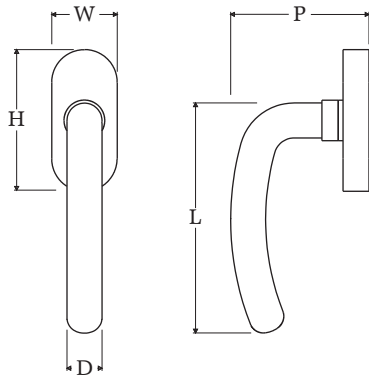

LUXE ATELIER

MILANO

Drehkipp per Finestra Serie Moon  
*Moon Series Drehkipp Window Handle*

Dimensioni  
*Dimensions*

L	P	D	W	H
124	73	19	35	75

Dimensioni in millimetri  
*Dimensions given in millimeters*

Fornito con meccanismo DK q.7x45mm e viti M5x50.

Disponibile in tutte le finiture standard.

Dimensioni e finiture su misura disponibili su richiesta.

*Regularly furnished with DK mechanism q.7x45mm and M5x50 screws.*

*Additional sizes available by special order. Available in standard and custom finishes.*